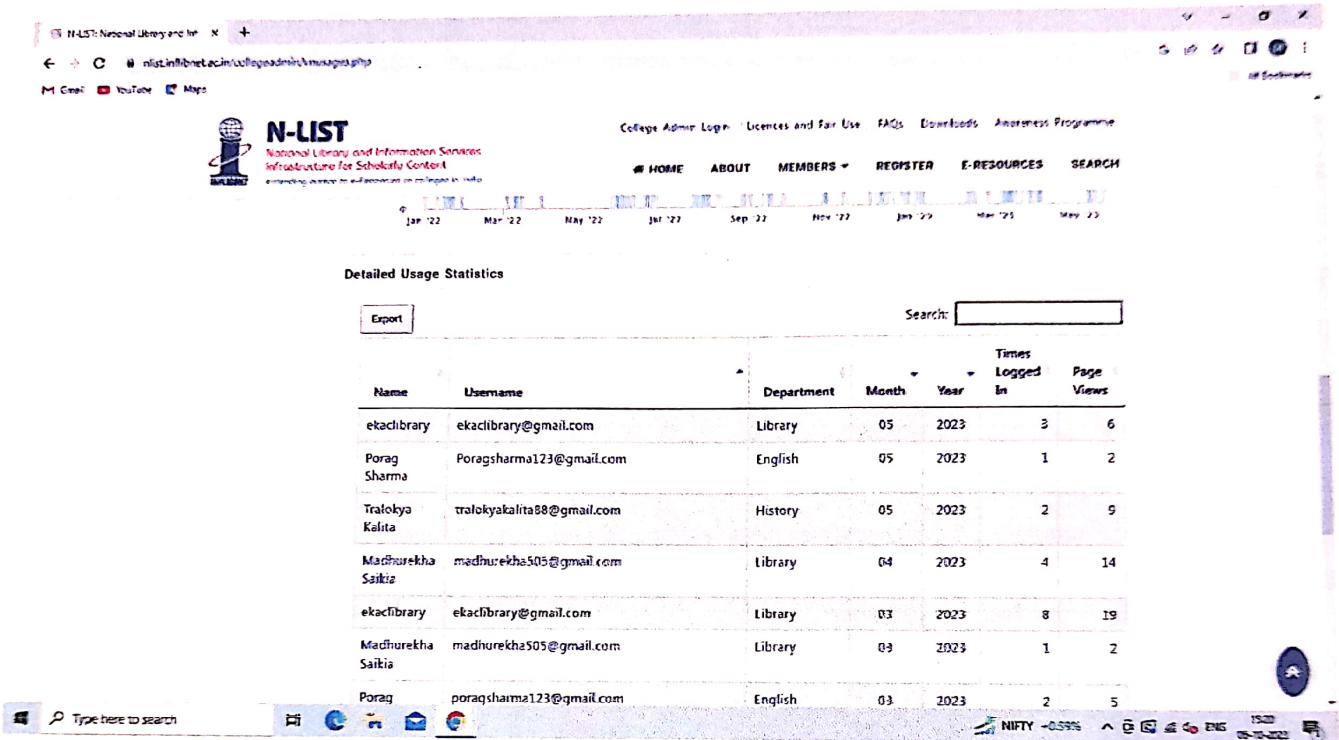

N-LIST-DETAILED USAGE STATISTICS

Maitra
LIBRARIAN
EASTERN KARBI ANGLONG
COLLEGE LIBRARY
Sarihajan, Karbi Anglong