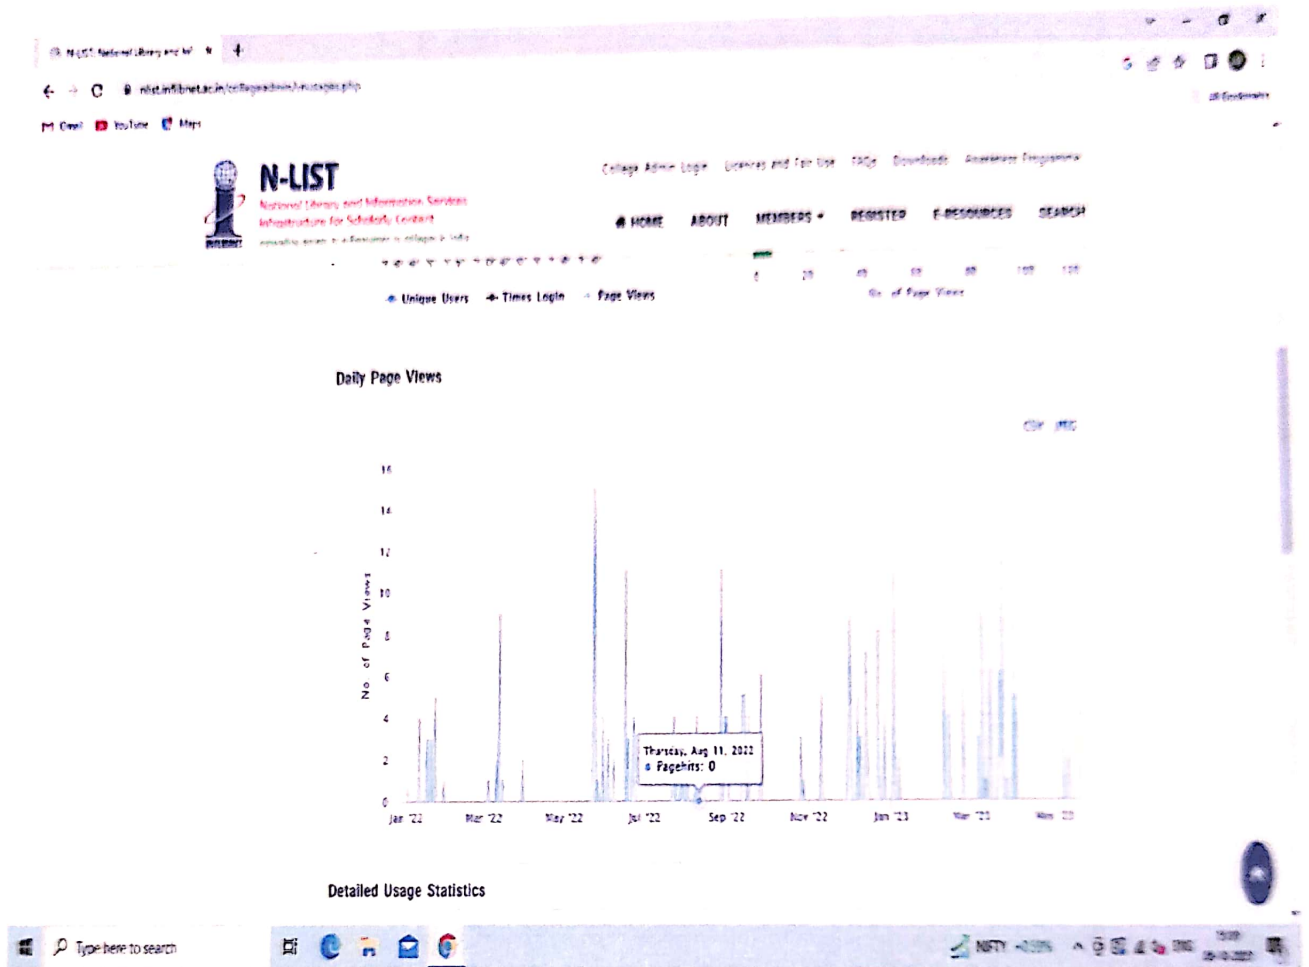

N-LIST-DAILY PAGE VIEWS

Basire
LIBRARIAN
EASTERN KARBI ANGLONG
COLLEGE LIBRARY
Sarihajan, Karbi Anglong