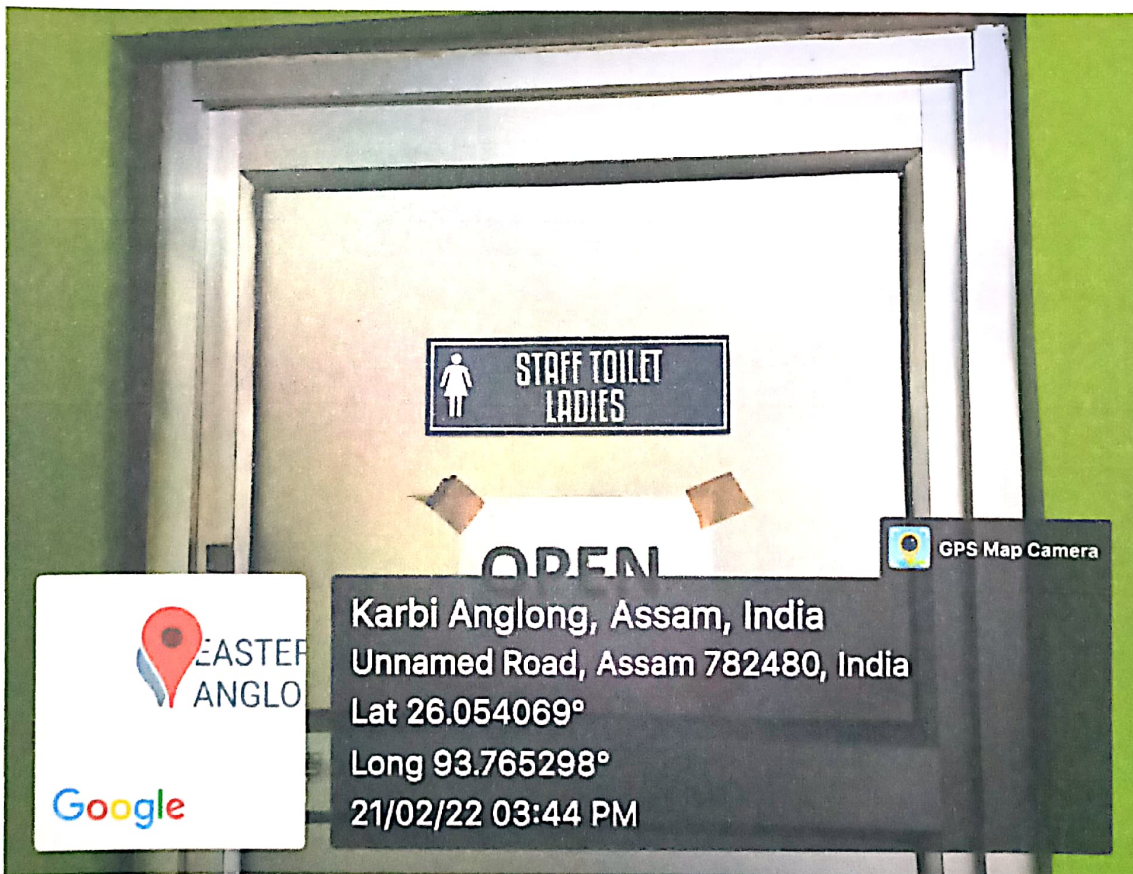

ACW
26/2/22
Dr. Anil Ch. Das, Principal
Eastern Karbi Anglong College
Sarihajan, Karbi Anglong.