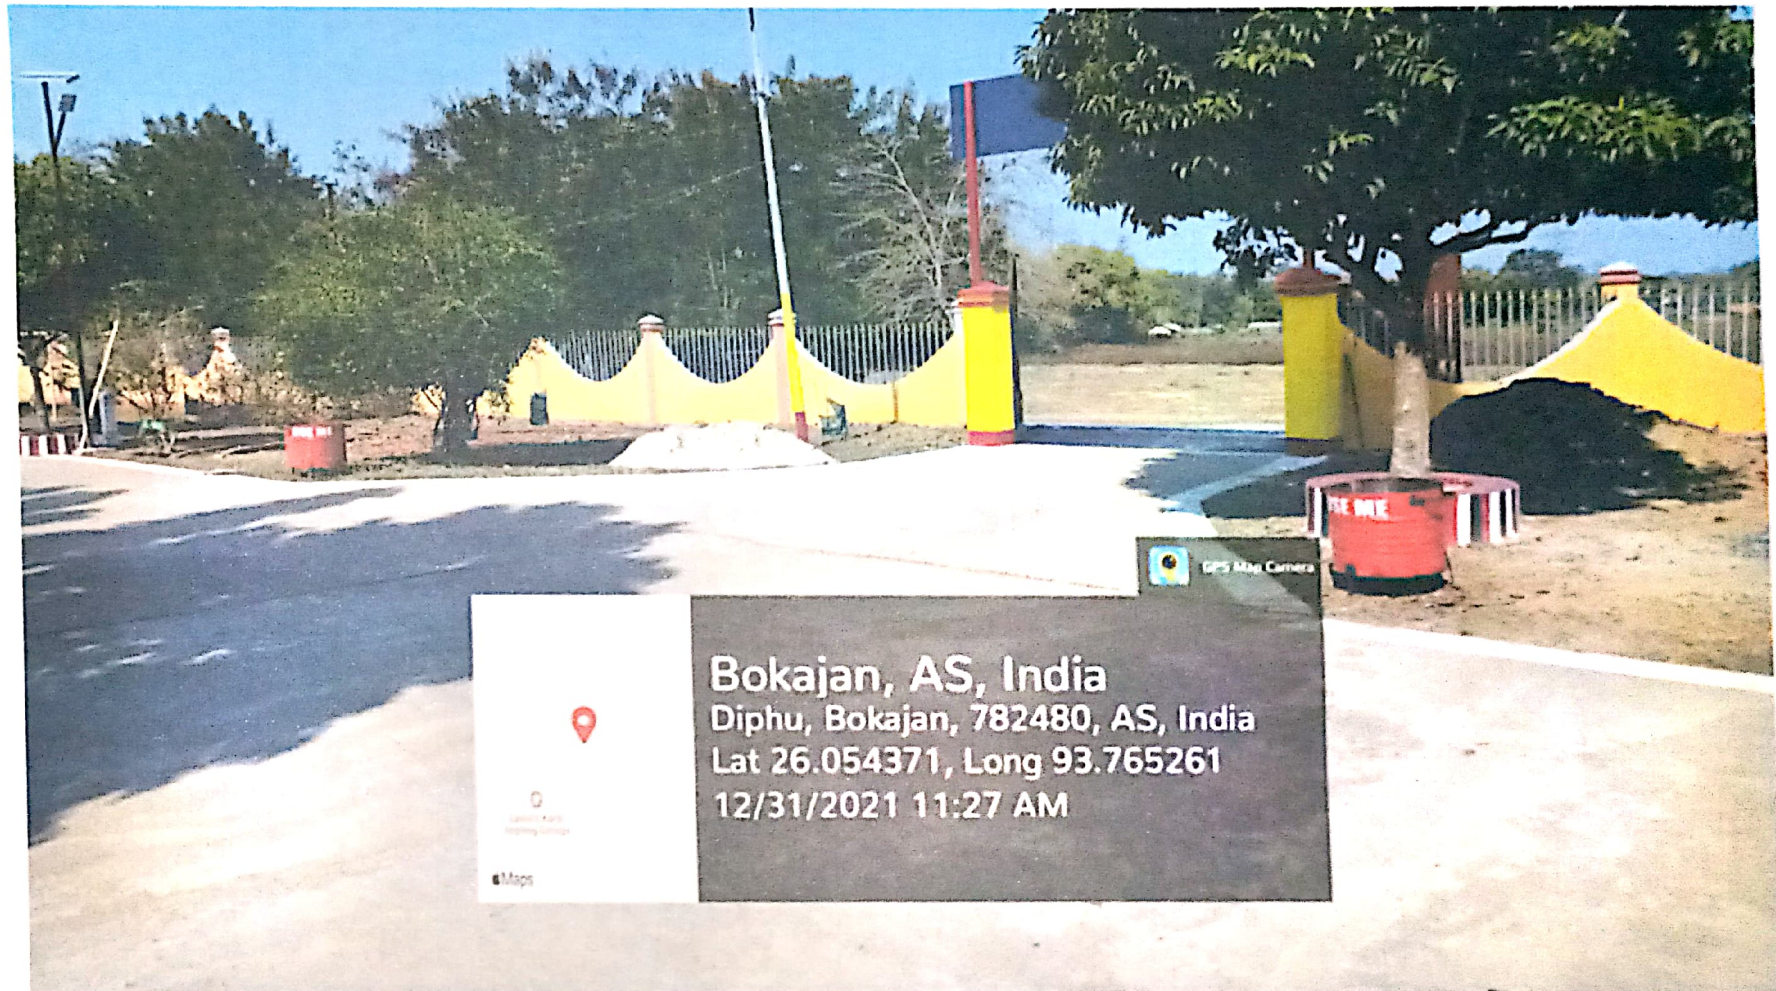

EASTERN KARBI ANGLONG COLLEGE

Sarihajan, Karbi Anglong, Assam

Key Indicator

7.1 Institutional Values and Social Responsibilities

Metric No. 7.1.5

Green Campus initiatives-(4)

Automobile Restricted Campus

ACME
26/2/22
Dr. Anil Ch. Das, Principal
Eastern Karbi Anglong College
Sarihajan, Karbi Anglong.

Pedestrian Friendly Pathways

Eastern Karbi Anglong College

 GPS Map Camera

Bokajan, AS, India
Diphu, Bokajan, 782480, AS, India
Lat 26.054371, Long 93.765261
12/31/2021 11:27 AM

WOW
26/2/22
Dr. Anil Ch. Das, Principal
Eastern Karbi Anglong College
Sarihajan, Karbi Anglong.