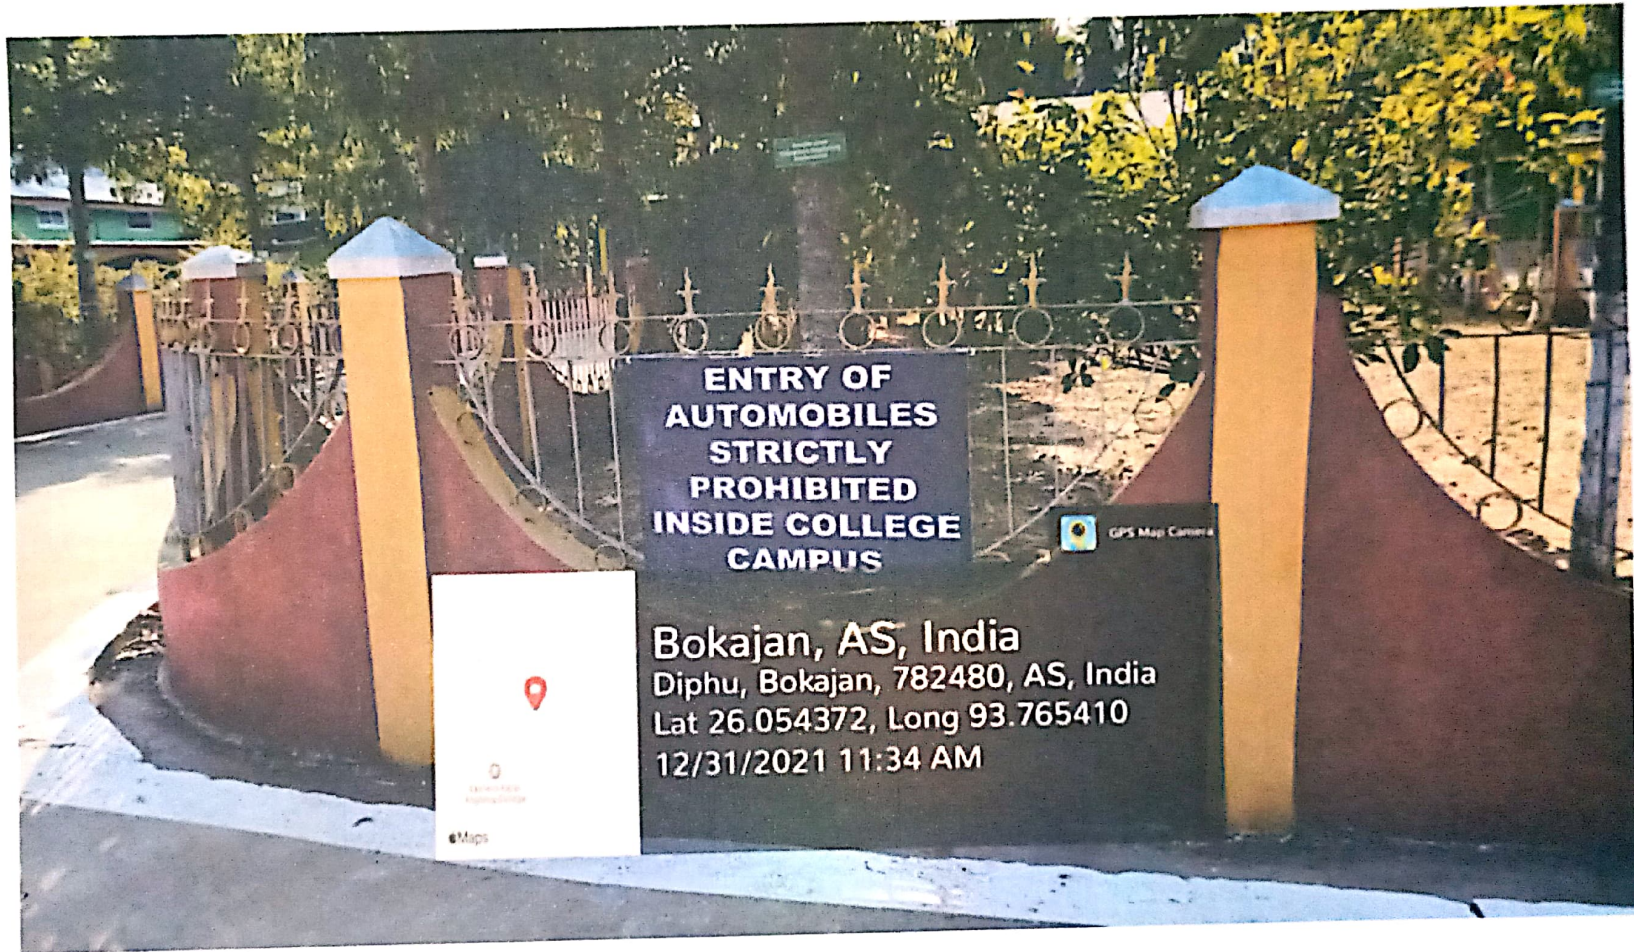

EASTERN KARBI ANGLONG COLLEGE

Sarihajan, Karbi Anglong, Assam

Key Indicator

7.1 Institutional Values and Social Responsibilities

Metric No. 7.1.5

Green Campus initiatives-(4)

Automobile Restricted Campus

ACME
26/2/22
Dr. Anil Ch. Das, Principal
Eastern Karbi Anglong College
Sarihajan, Karbi Anglong.

Pedestrian Friendly Pathways

Eastern Karbi Anglong College

 GPS Map Camera

Bokajan, AS, India
Diphu, Bokajan, 782480, AS, India
Lat 26.054371, Long 93.765261
12/31/2021 11:27 AM

WOW
26/2/22
Dr. Anil Ch. Das, Principal
Eastern Karbi Anglong College
Sarihajan, Karbi Anglong.