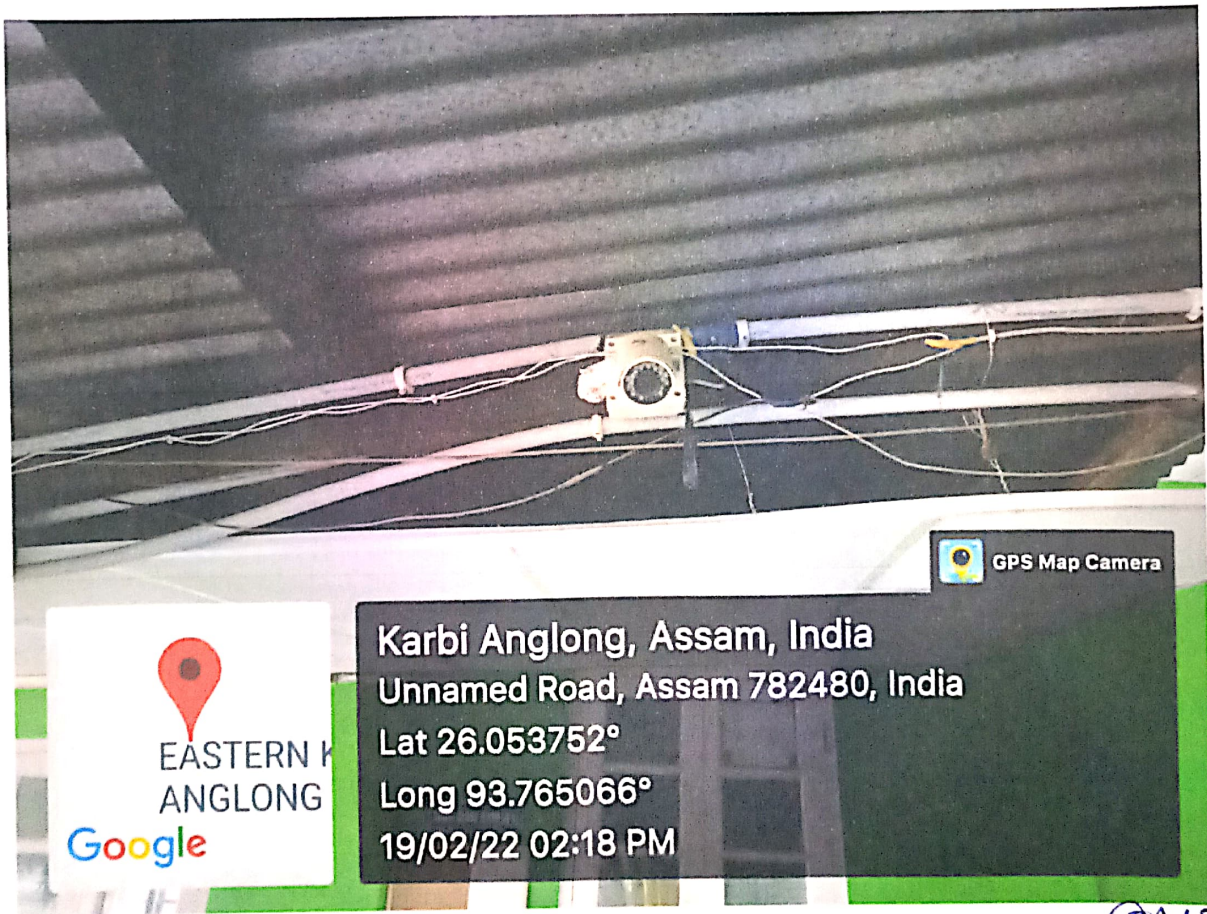

EASTERN KARBI ANGLONG COLLEGE

Sarihajan, Karbi Anglong, Assam

Key Indicator

7.1 Institutional Values and Social Responsibilities

Metric No. 7.1.1

Measures initiated by the Institution for the promotion of gender equity during the year

**Safe Campus
with
Boundary Walls**

WKS
26/12/22
Dr. Anil Ch. Das, Principal
Eastern Karbi Anglong College
Sarihajan, Karbi Anglong.

ACB
26/2/22
Dr. Anil Ch. Bas, Principal
Eastern Karbi Anglong College
Sarihajan, Karbi Anglong.

CCTV Cameras
inside the Classroom
(Marked with red circles)

Dr. Anil Ch. Das
26/2/22
Dr. Anil Ch. Das, Principal
Eastern Karbi Anglong College
Sarihajan, Karbi Anglong.

CCTV Cameras outside the Classroom