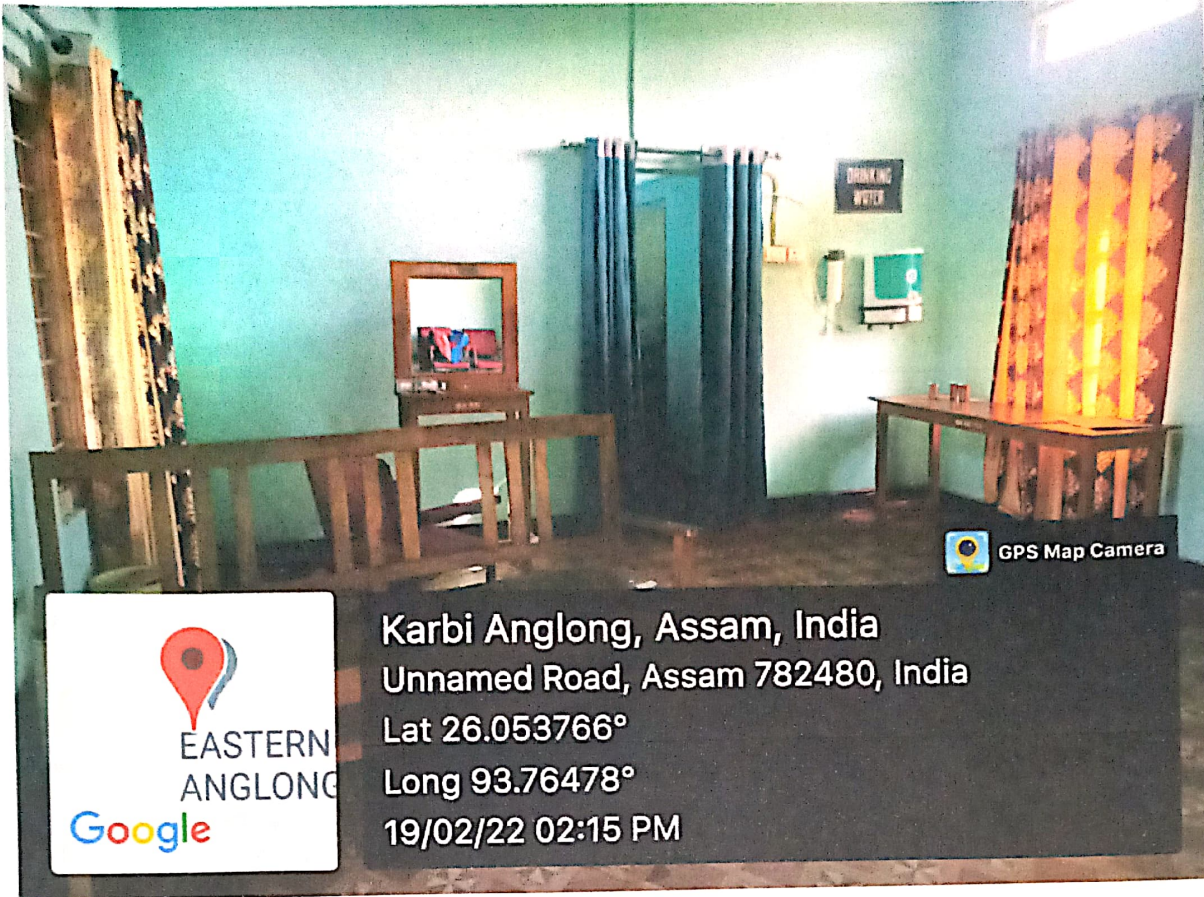

Karbi Anglong, Assam, India
Unnamed Road, Assam 782480, India
Lat 26.053766°
Long 93.76478°
19/02/22 02:15 PM