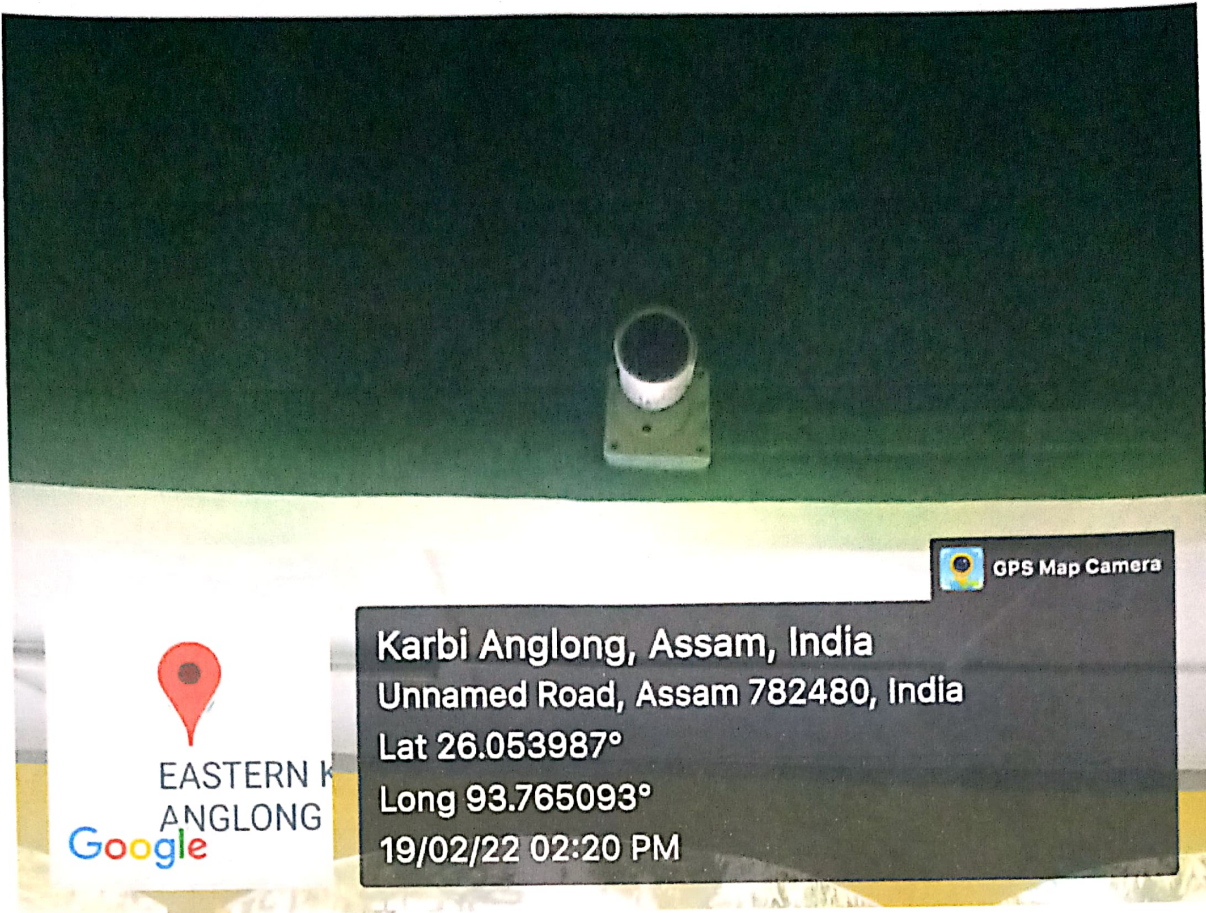

EASTERN KARBI ANGLONG COLLEGE

Sarihajan, Karbi Anglong, Assam

Key Indicator

7.1 Institutional Values and Social Responsibilities

Metric No. 7.1.1

Measures initiated by the Institution for the promotion of gender equity during the year

**Safe Campus
with
Boundary Walls**

WKS
26/12/22
Dr. Anil Ch. Das, Principal
Eastern Karbi Anglong College
Sarihajan, Karbi Anglong.

ACB
26/2/22
Dr. Anil Ch. Bas, Principal
Eastern Karbi Anglong College
Sarihajan, Karbi Anglong.

CCTV Cameras
inside the Classroom
(Marked with red circles)

Dr. Anil Ch. Das
26/2/22
Dr. Anil Ch. Das, Principal
Eastern Karbi Anglong College
Sarihajan, Karbi Anglong.

CCTV Cameras outside the Classroom