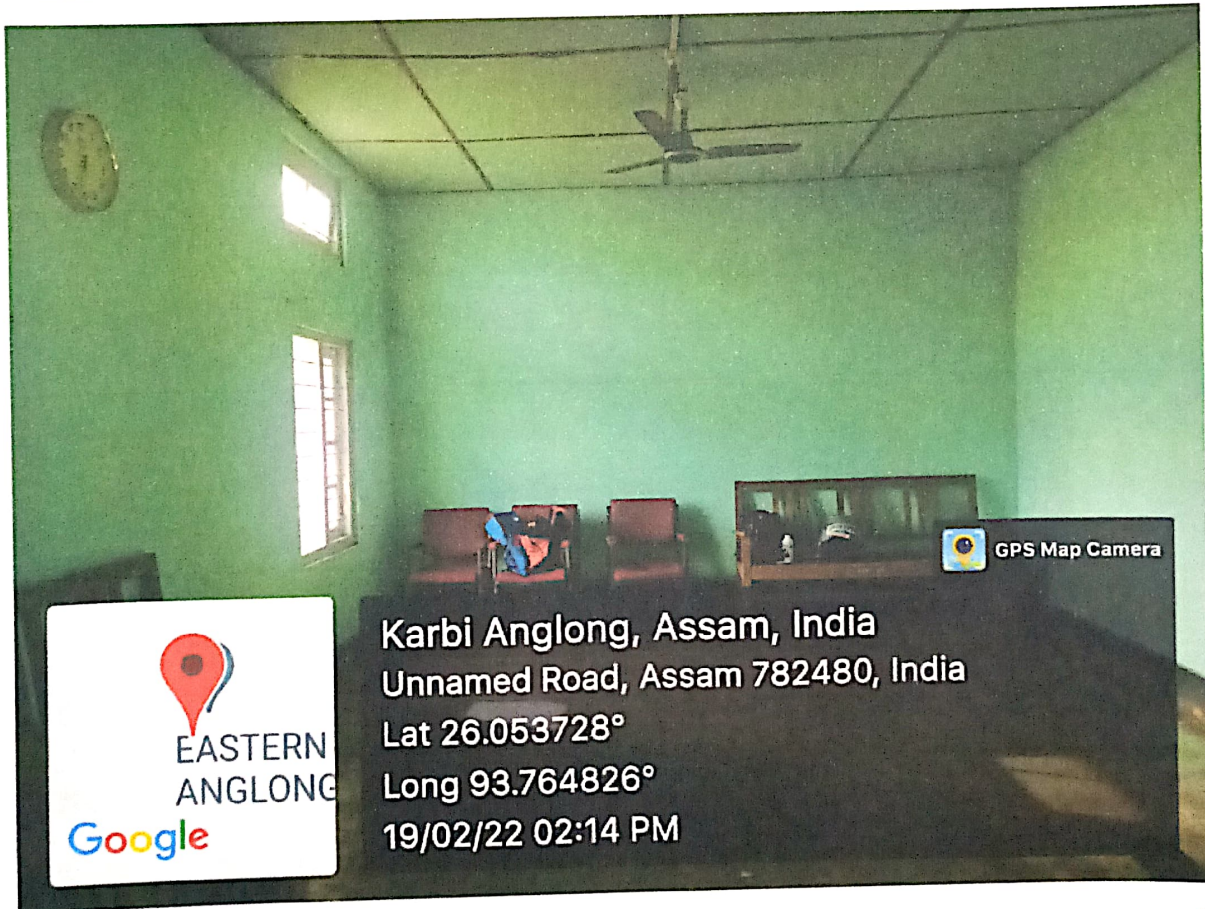

Karbi Anglong, Assam, India
Unnamed Road, Assam 782480, India
Lat 26.053728°
Long 93.764826°
19/02/22 02:14 PM

Anil Ch. Das
26/2/22
Dr. Anil Ch. Das, Principal
Eastern Karbi Anglong College
Sarihajan, Karbi Anglong.