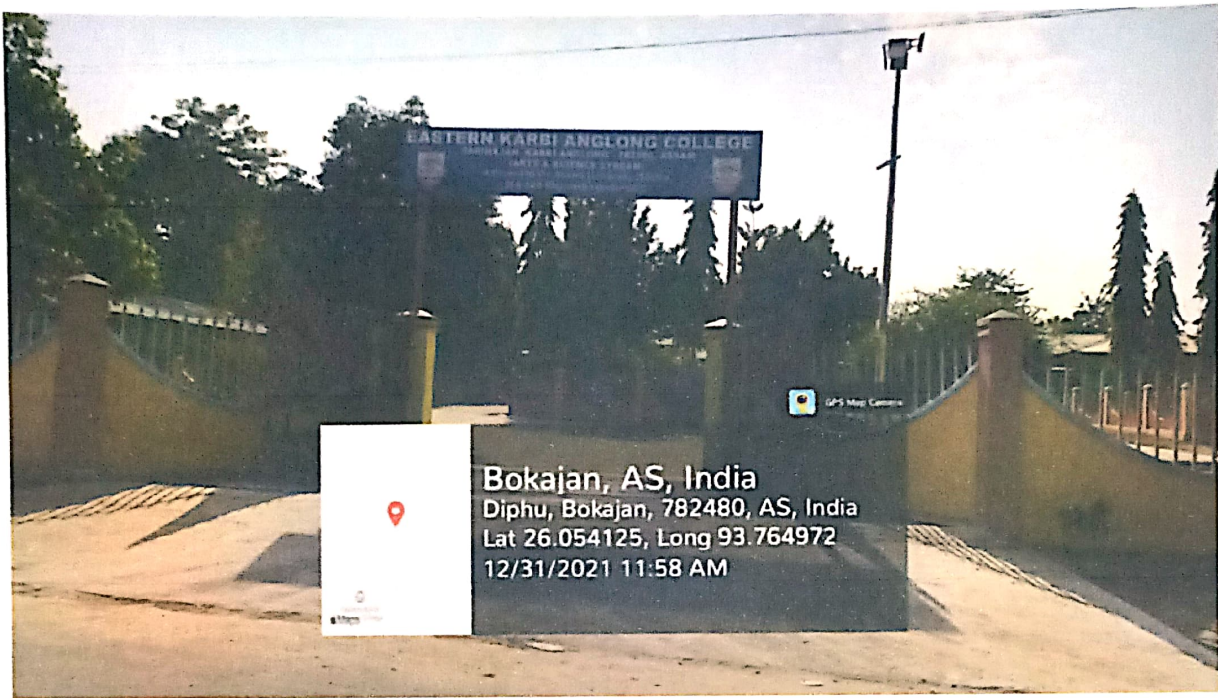

EASTERN KARBI ANGLONG COLLEGE

Sarihajan, Karbi Anglong, Assam

Key Indicator

7.1 Institutional Values and Social Responsibilities

Metric No. 7.1.1

Measures initiated by the Institution for the promotion of gender equity during the year

**Safe Campus
with
Boundary Walls**

WKS
26/12/22
Dr. Anil Ch. Das, Principal
Eastern Karbi Anglong College
Sarihajan, Karbi Anglong.

ACB
26/2/22
Dr. Anil Ch. Bas, Principal
Eastern Karbi Anglong College
Sarihajan, Karbi Anglong.

CCTV Cameras
inside the Classroom
(Marked with red circles)

Dr. Anil Ch. Das
26/2/22
Dr. Anil Ch. Das, Principal
Eastern Karbi Anglong College
Sarihajan, Karbi Anglong.

CCTV Cameras outside the Classroom